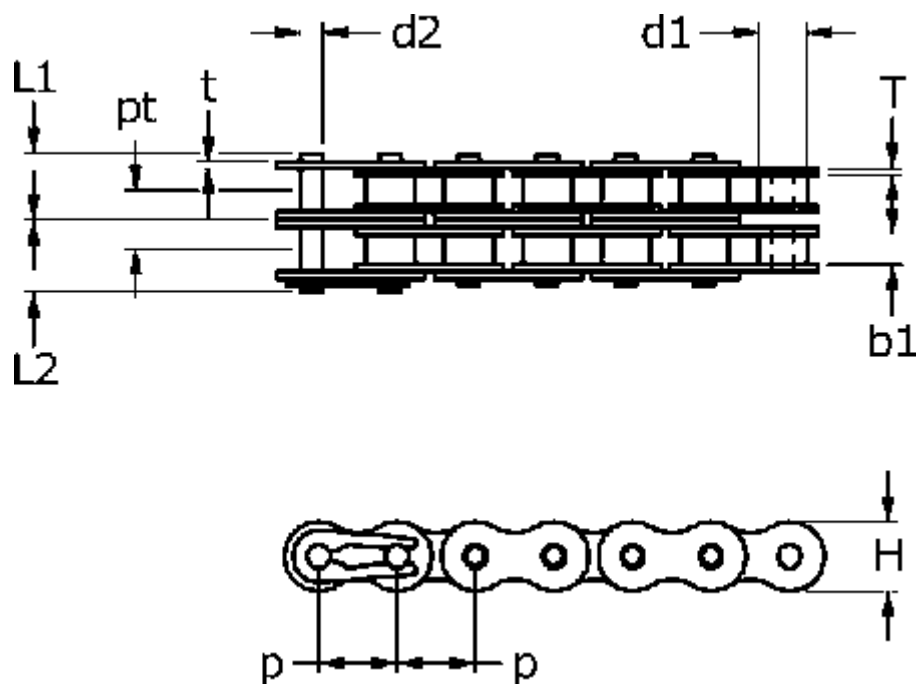

Article number: 613200009  
 Description: Tsubaki 08 B-2 Duplex rollerchain  
 Standard GT4 Winner  
 Note: 08 B-2

## Measures

$b1$	= 7.75	$pt = 13.92$
Breaking power	= 31,1kN	$T = 1.6$
$d1$	= 8.51	$t = 1.6$
$d2$	= 4.45	
$H$	= 12	
$L1$	= 15.3	
$L2$	= 16.9	
$P$	= 12.7	